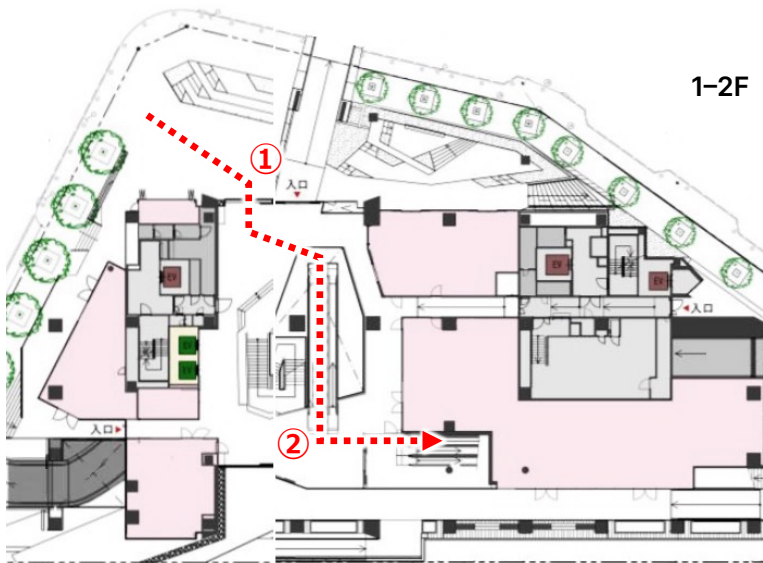

Global Brain Tokyo Office Access Guide

Address

SHIBUYA AXSH 7F, 2-17-1 Shibuya, Shibuya-ku, Tokyo 150-0002

Near stations

JR Yamanote, Saikyo, Shonan Shinjuku Line,
Tokyu Toyoko, Den-en-toshi Line,
Tokyo Metro Ginza, Hanzomon, Fukutoshin Line,
Keio Inokashira Line, "Shibuya" Station.

1. From Shibuya to AXSH

Head towards the Aoyama area after arriving on the second floor of Shibuya Hikarie, and you will reach "Shibuya AXSH".

2. From AXSH 3F to 7F

- ① Take the central escalator from the 1st floor and go up to the 2nd floor.

- ② Pass through the doors on the left of the office floor and take the escalator.

- ③ Take the elevator (one without a gate) at the far end and go up to the 7F.