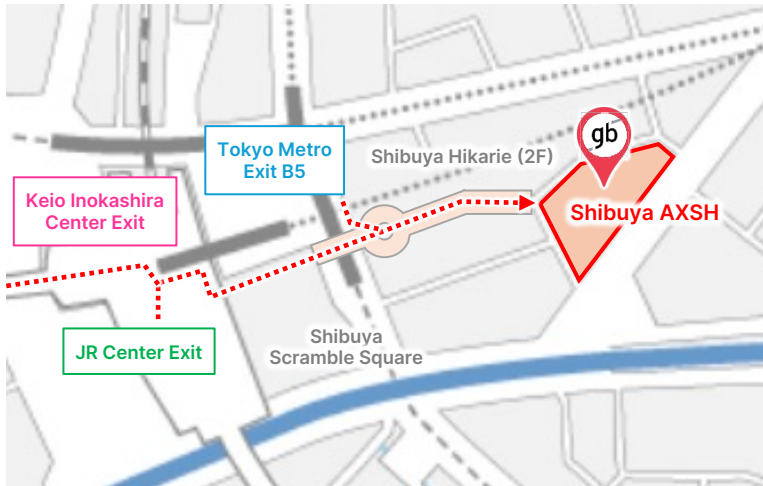

Global Brain Tokyo Office Access Guide

Address

SHIBUYA AXSH 7F, 2-17-1 Shibuya, Shibuya-ku, Tokyo 150-0002

Near stations

JR Yamanote, Saikyo, Shonan Shinjuku Line,
Tokyu Toyoko, Den-en-toshi Line,
Tokyo Metro Ginza, Hanzomon, Fukutoshin Line,
Keio Inokashira Line, "Shibuya" Station.

1. From Shibuya to AXSH

Head towards the Aoyama area after arriving on the second floor of Shibuya Hikarie, and you will reach "Shibuya AXSH".

2. From AXSH 3F to 7F

- ① Take the central escalator from the 1st floor and go up to the 2nd floor.