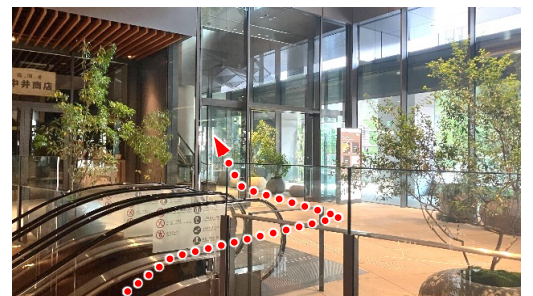

Global Brain Tokyo Office Access Guide

Address

SHIBUYA AXSH 7F, 2-17-1 Shibuya, Shibuya-ku, Tokyo 150-0002

Near stations

JR Yamanote, Saikyo, Shonan Shinjuku Line,
Tokyu Toyoko, Den-en-toshi Line,
Tokyo Metro Ginza, Hanzomon, Fukutoshin Line,
Keio Inokashira Line, "Shibuya" Station.

1. From Shibuya to AXSH

Head towards the Aoyama area after arriving on the second floor of Shibuya Hikarie, and you will reach "Shibuya AXSH".

2. From AXSH 3F to 7F

- ① Take the central escalator from the 1st floor and go up to the 2nd floor.

- ② Pass through the doors on the left of the office floor and take the escalator.

- ③ Take the elevator (one without a gate) at the far end and go up to the 7F.